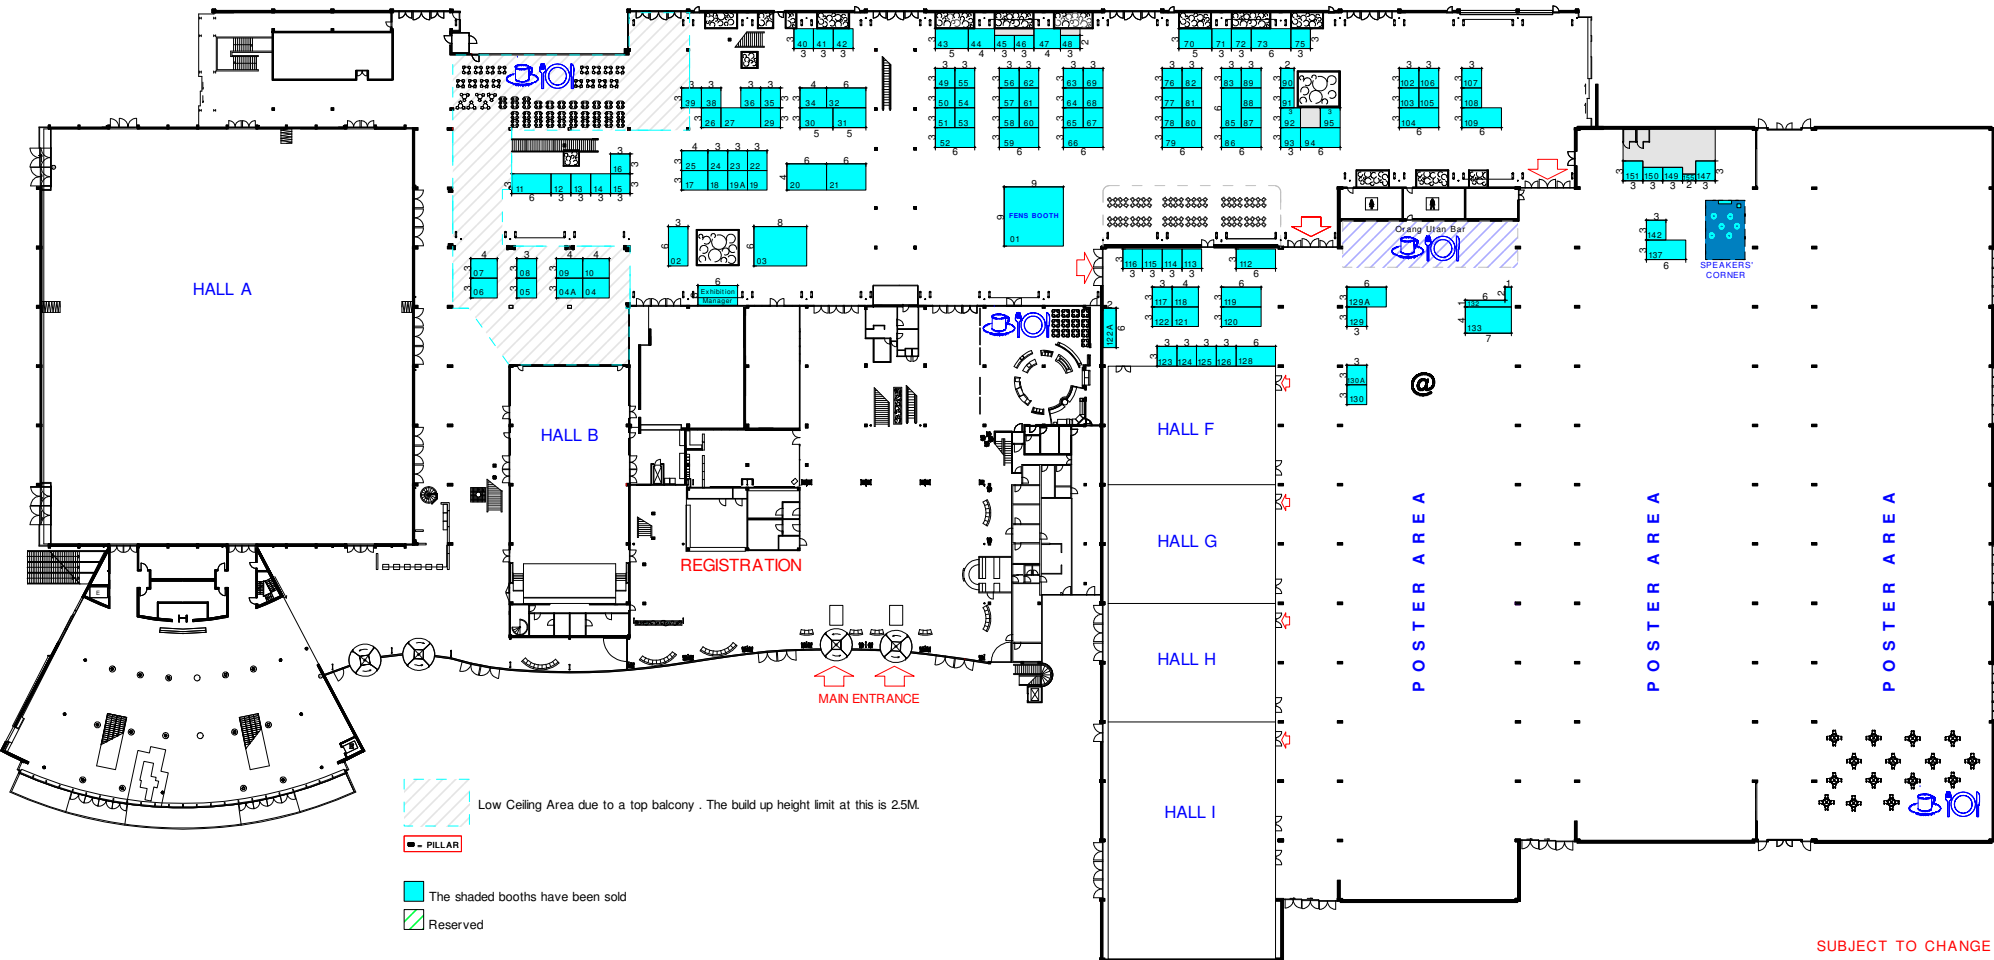

FENS 2016-Copenhagen

 Low Ceiling Area due to a top balcony . The build up height limit at this is 2.5M.

 - PILLAR

 The shaded booths have been sold

 Reserved

SUBJECT TO CHANGE